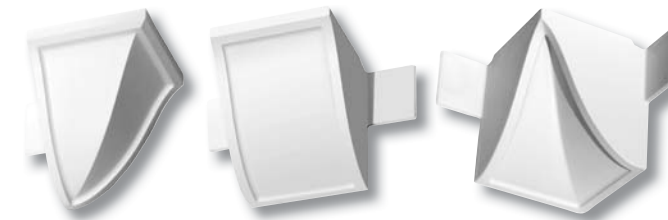

3.

Clip

Attach mouldings to Quick Clips.™

2 Sizes Available:
5-7/8" Quick Clips™ 6-Pack
4-1/8" Quick Clips™ 6-Pack

*Compatible with select Focal Point mouldings.

Installing crown moulding just got easier!

Quick Clips Compatible Mouldings & Miter-Free Blocks

Outside Corner Blocks
4-1/8" Item # 21620
5-7/8" Item # 21605

Connector Blocks
4-1/8" Item # 21625
5-7/8" Item # 21610

Inside Corner Blocks
4-1/8" Item # 21615
5-7/8" Item # 21600

Quick Clips (6-Pack)
System A - 5-7/8" Item # 21205
System B - 4-1/8" Item # 21105