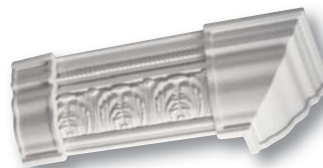

## Contoured Corners and Connectors for each profile!

**Governor's Palace Cove**  
Item # 16360

21361 - Inside (not shown)  
21362 - Outside  
21363 - Connector

**Athenian Leaves Crown**  
Item # 23145

22451 - Inside (not shown)  
22452 - Outside  
22453 - Connector

**Corinthian Crown**  
Item # 23155

22551 - Inside (not shown)  
22552 - Outside  
22553 - Connector

**Concord Dentil Crown**  
Item # 23600

22501 - Inside (not shown)  
22502 - Outside  
22503 - Connector

**Rope Crown**  
Item # 23620

22521 - Inside (not shown)  
22522 - Outside  
22523 - Connector

**Georgian Crown**  
Item # 11040

21401 - Inside (not shown)  
21402 - Outside  
21403 - Connector

**St. James Crown**  
Item # 11170

21701 - Inside (not shown)  
21702 - Outside  
21703 - Connector

**Zoller Cove**  
Item # 11280

21801 - Inside  
21802 - Outside (not shown)  
21803 - Connector

**Acropolis Crown**  
Item #23125

22251 - Inside (not shown)  
22252 - Outside  
22253 - Connector